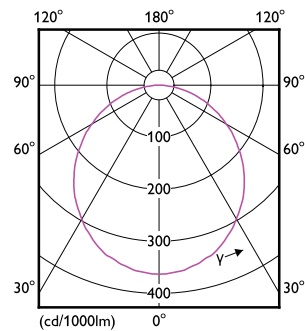

Photometric data

Light Distribution Diagram - 59466 MESON 150 16.5W 30K WH recessed