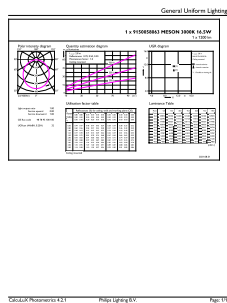

Photometric data

General uniform lighting - 59466 MESON 150 16.5W 30K WH recessed