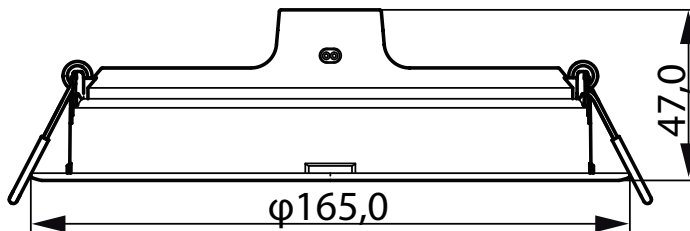

Meson Downlight

Protection class IEC	Safety class II
Warranty	2 year(s)
Initial Performance (IEC Compliant)	
Initial chromaticity	(0.440, 0.403) RG0
Over Time Performance (IEC Compliant)	
Median useful life L70B50	15,000 hour(s)
Product Data	
Full product code	5946631E1

Order product name	59466 MESON 150 16.5W 30K WH recessed
Order code	915005806301
Numerator - Quantity Per Pack	1
Numerator - Packs per outer box	12
Material Nr. (12NC)	915005806301
Full product name	59466 MESON 150 16.5W 30K WH recessed
EAN/UPC - Case	8727900775105
EAN/UPC - Product/Case	8718696173657

Dimensional drawing