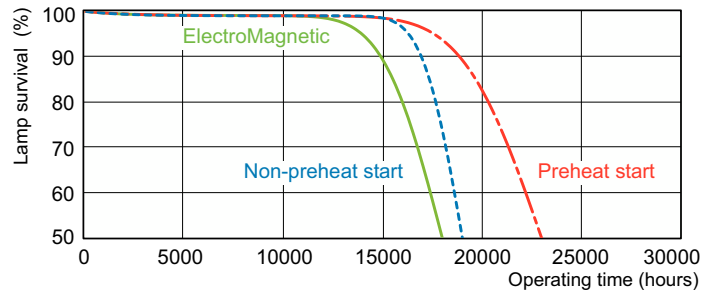

Fotometrik bilgi

Spectral Power Distribution Colour - MASTER TL-D Super 80 18W/830 1SL/25

Kullanım Ömrü

Life Expectancy Diagram - MASTER TL-D Super 80 18W/830 1SL/25

Life Expectancy Diagram - MASTER TL-D Super 80 18W/830 1SL/25