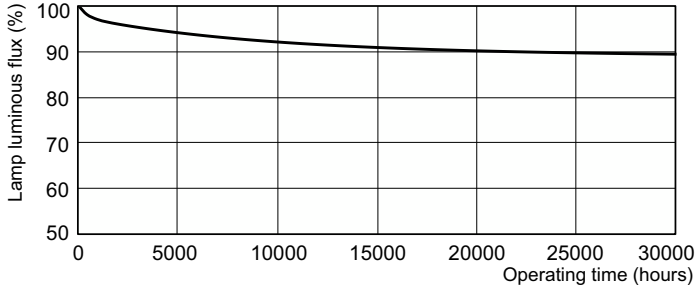

MASTER TL-D Super 80

Kullanım Ömrü

Lumen Maintenance Diagram - MASTER TL-D Super 80 18W/830 1SL/25