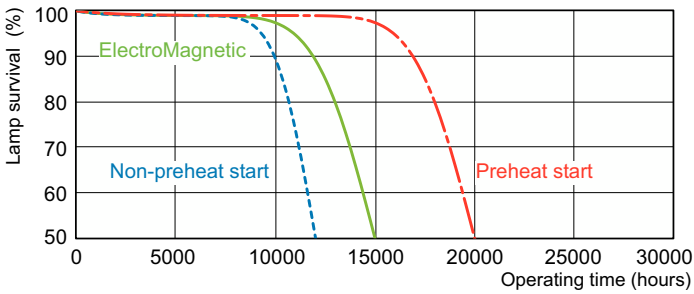

Fotometrik bilgi

Spectral Power Distribution Colour - MASTER TL-D Super 80 18W/830 1SL/25

Kullanım Ömrü

Life Expectancy Diagram - MASTER TL-D Super 80 18W/830 1SL/25

Life Expectancy Diagram - MASTER TL-D Super 80 18W/830 1SL/25