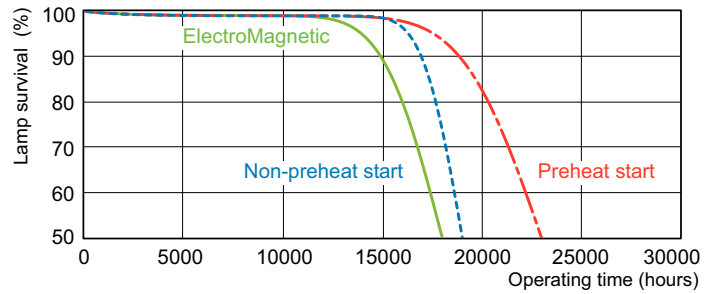

Life Expectancy Diagram - MASTER TL-D Super 80 36W/840 1SL/25