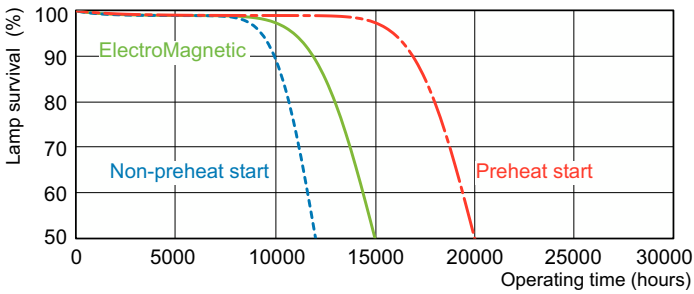

Kullanım Ömrü

Life Expectancy Diagram - MASTER TL-D Super 80 36W/840 1SL/25