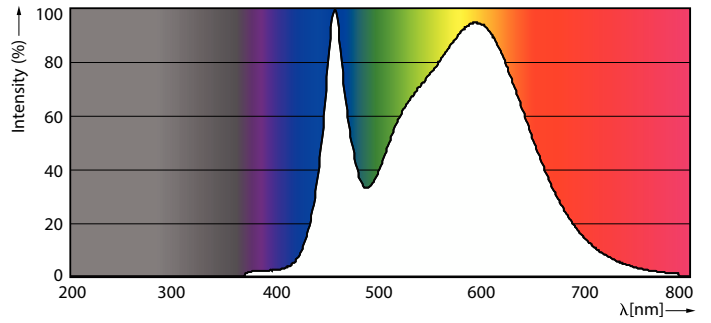

Boyutlu çizim

Product	D	C
ESS LEDspots 50W GU10 840 36D ND TR	50 mm	54 mm

Fotometrik bilgi

Light Distribution Diagram - ESS LEDspots 50W GU10 840 36D ND TR

Spectral Power Distribution Colour - ESS LEDspots 50W GU10 840 36D ND TR