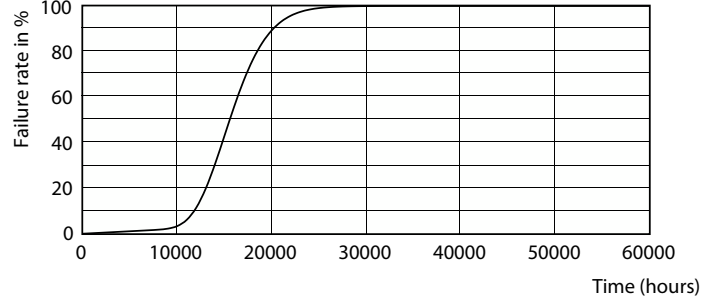

Essential LEDspot GU10

Fotometrik bilgi

© 2023 Philips Lighting B.V. Philips Lighting B.V. Page 1/1

Accent Lighting Spots - ESS LEDspots 50W GU10 840 36D ND TR

Kullanım Ömrü

Lumen Maintenance Diagram - ESS LEDspots 50W GU10 840 36D ND TR