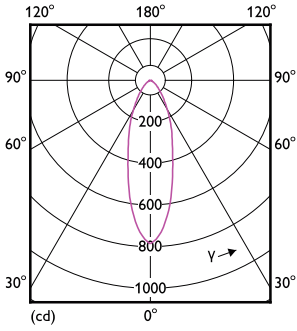

Boyutlu çizim

Product	D	C
ESS LEDspots 50W GU10 840 36D ND TR	50 mm	54 mm

Fotometrik bilgi

Light Distribution Diagram - ESS LEDspots 50W GU10 840 36D ND TR

Spectral Power Distribution Colour - ESS LEDspots 50W GU10 840 36D ND TR