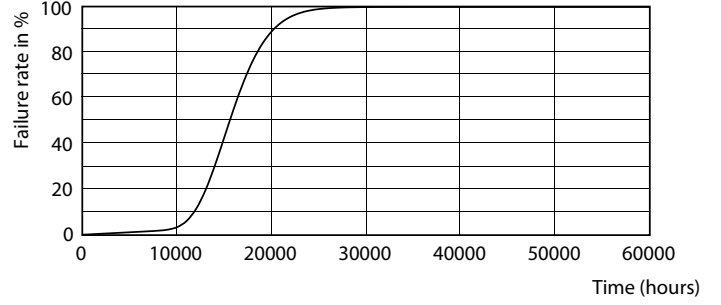

Essential LEDspot GU10

Kullanım Ömrü

Lumen Maintenance Diagram - ESS LEDspots 50W GU10 827 36D ND TR

Life Expectancy Diagram - ESS LEDspots 50W GU10 827 36D ND TR