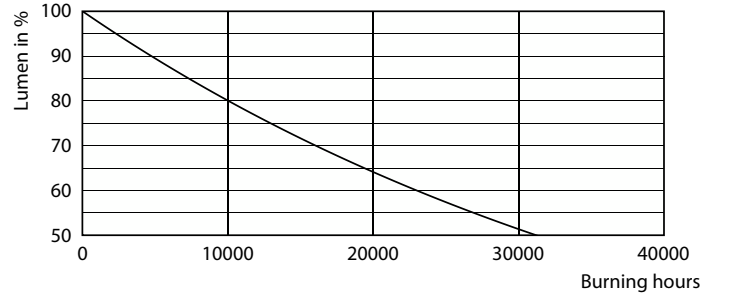

Essential LEDspot GU10

Kullanım Ömrü

Life Expectancy Diagram - ESS LEDspots 50W GU10 865 36D ND TR

Lumen Maintenance Diagram - ESS LEDspots 50W GU10 865 36D ND TR