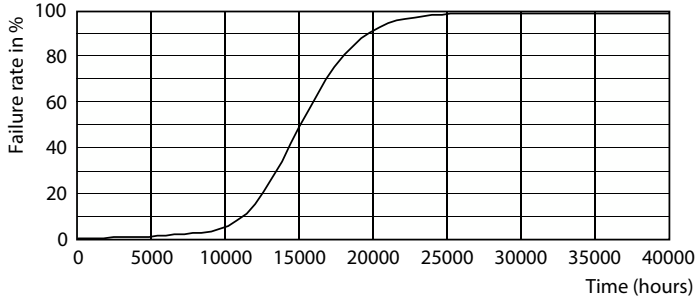

Essential LEDspot GU10

Kullanım Ömrü

Life Expectancy Diagram - ESS LEDspots 50W GU10 865 36D ND TR

Lumen Maintenance Diagram - ESS LEDspots 50W GU10 865 36D ND TR