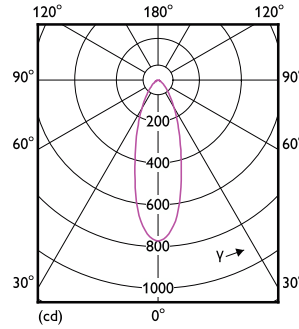

Boyutlu çizim

Product	D	C
ESS LEDspots 50W GU10 865 36D ND TR	50 mm	54 mm

Fotometrik bilgi

Spectral Power Distribution Colour - ESS LEDspots 50W GU10 865 36D ND TR

Light Distribution Diagram - ESS LEDspots 50W GU10 865 36D ND TR