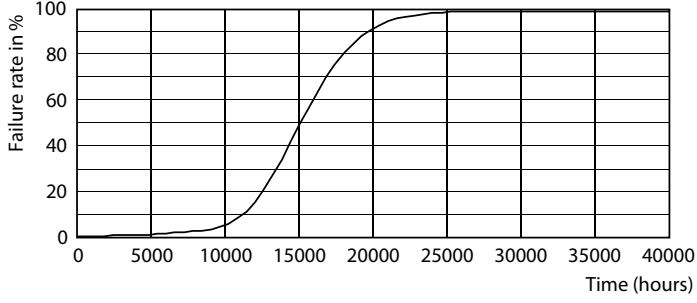

Essential LED

Kullanım Ömrü

Life Expectancy Diagram - ESS LEDBulb 13-100W E27 2700K 1CT/12 TR