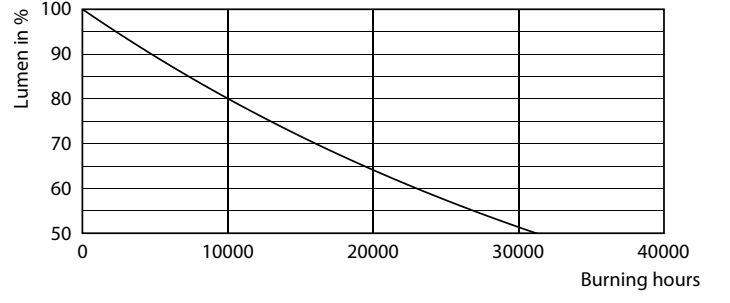

Essential LED

Kullanım Ömrü

Lumen Maintenance Diagram - ESS LEDBulb 13-100W E27 2700K 1CT/12 TR