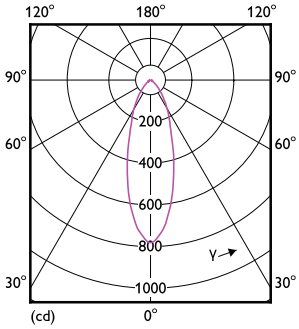

Boyutlu çizim

Product	D	C
ESS LEDspots 50W GU10 830 36D ND TR	50 mm	54 mm

Fotometrik bilgi

Light Distribution Diagram - ESS LEDspots 50W GU10 830 36D ND TR

Accent Lighting Spots - ESS LEDspots 50W GU10 830 36D ND TR