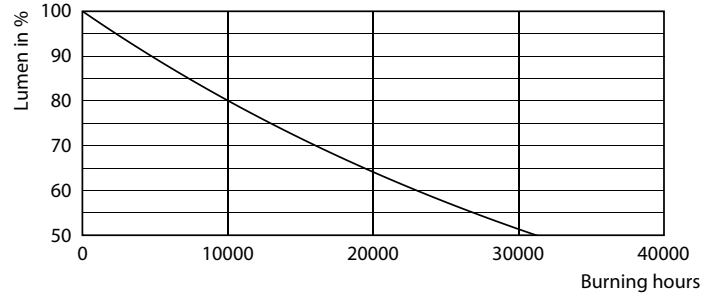

Essential LEDspot GU10

Fotometrik bilgi

Spectral Power Distribution Colour - ESS LEDspots 50W GU10 830 36D ND TR

Kullanım Ömrü

Life Expectancy Diagram - ESS LEDspots 50W GU10 830 36D ND TR

Lumen Maintenance Diagram - ESS LEDspots 50W GU10 830 36D ND TR