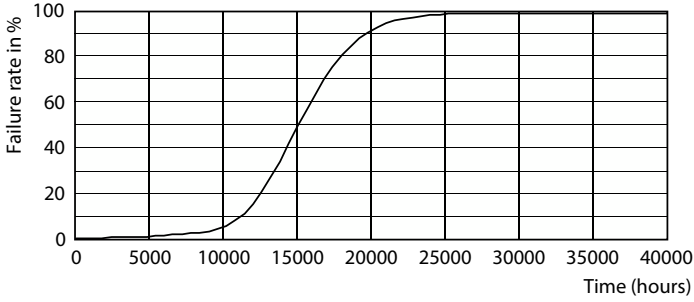

Kullanım Ömrü

Life Expectancy Diagram - ESS LEDspots 50W GU10 830 36D ND TR