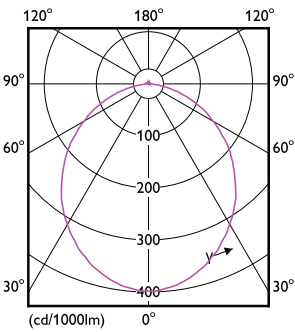

Boyutlu çizim

Fotometrik bilgi

Light Distribution Diagram - 59447 MESON 090 5.5W 65K WH recessed TR

General uniform lighting - 59447 MESON 090 5.5W 65K WH recessed TR

Meson Yukarıdan Aydınlatma